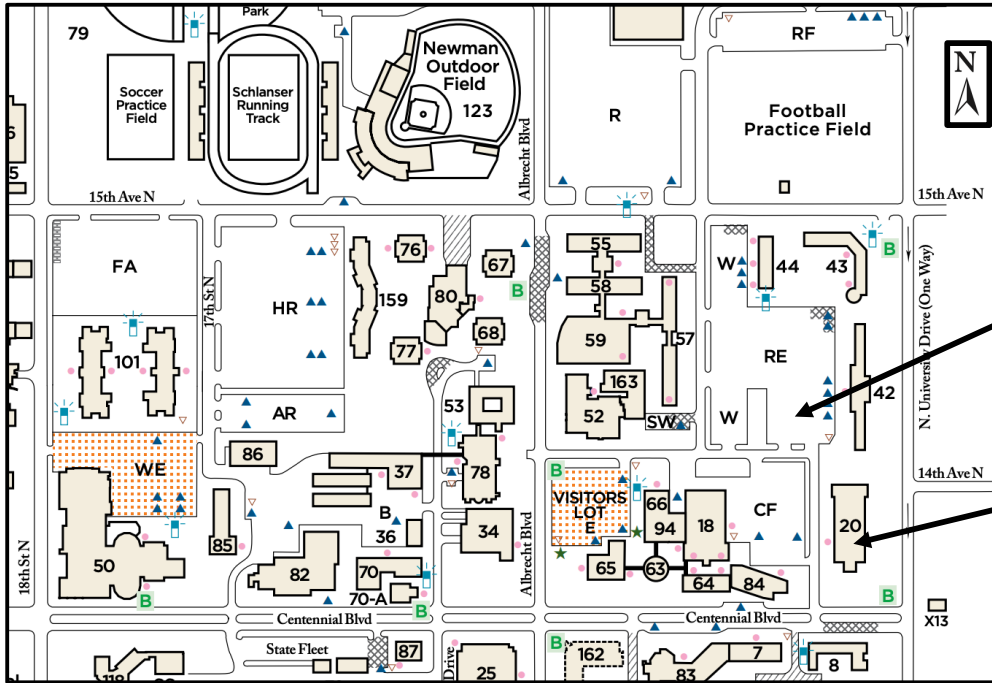

BISON VOLLEYBALL SUMMER CAMP MAP

Camp Parking
– RE Lot

Bentson/
Bunker
Fieldhouse

CAMP PARKING – RE Lot

Parents and campers will be able to park in lot RE for all Bison Volleyball Camps.

NO CAMP PARKING – CF Lot

This lot is monitored at all times and you will be ticketed if you park here.

NDSU Volleyball will not be responsible for tickets you receive during your time here.

Check-In
– Lobby